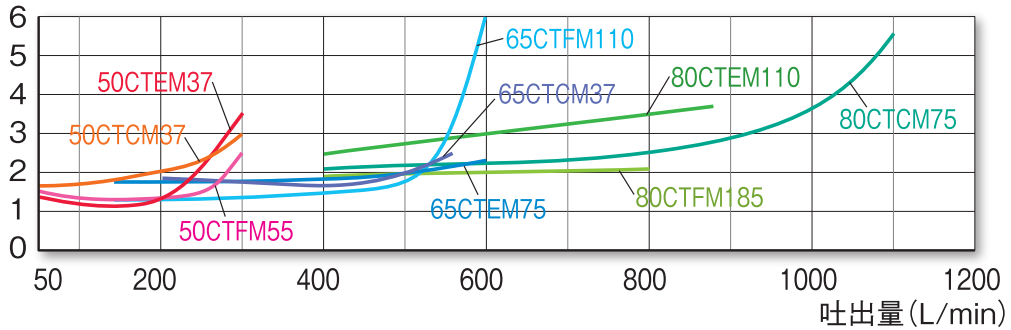

全揚程
(m)

50Hz 2P 2900min⁻¹

NPSH
(m)

全揚程
(m)

60Hz 2P 3500min⁻¹

NPSH
(m)