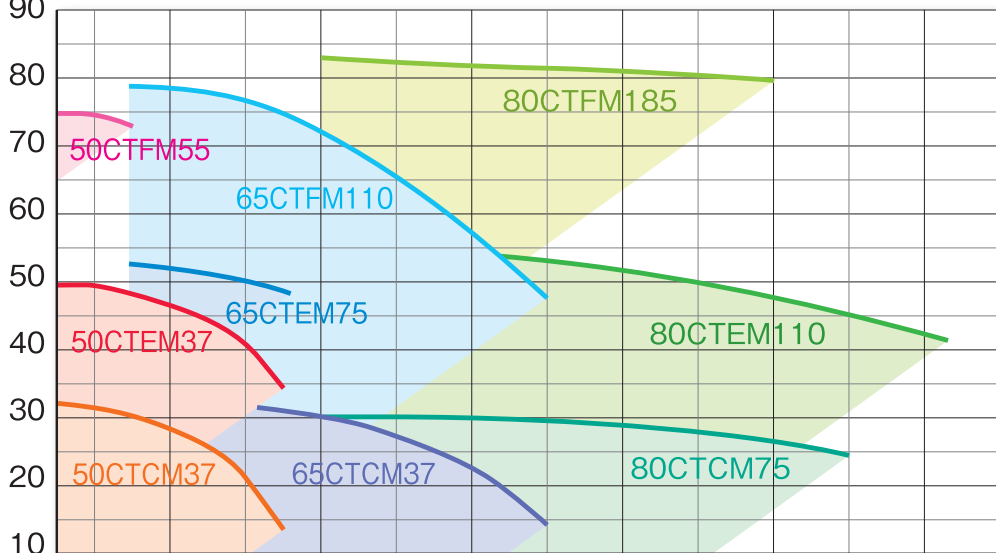

全揚程
(m)

50Hz 2P 2900min⁻¹

NPSH
(m)

全揚程
(m)

60Hz 2P 3500min⁻¹

NPSH
(m)