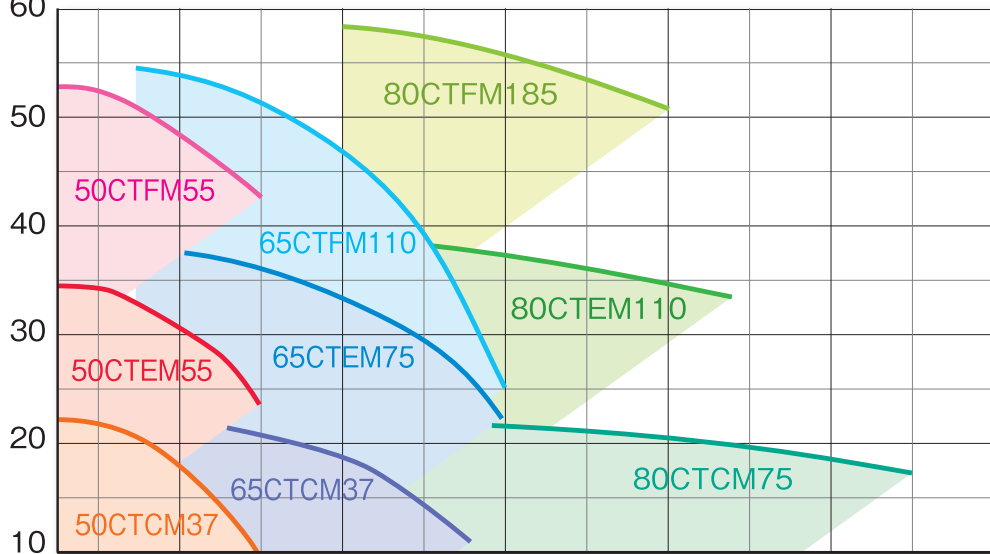

全揚程
(m)

50Hz 2P 2900min⁻¹

NPSH
(m)

全揚程
(m)

60Hz 2P 3500min⁻¹

NPSH
(m)